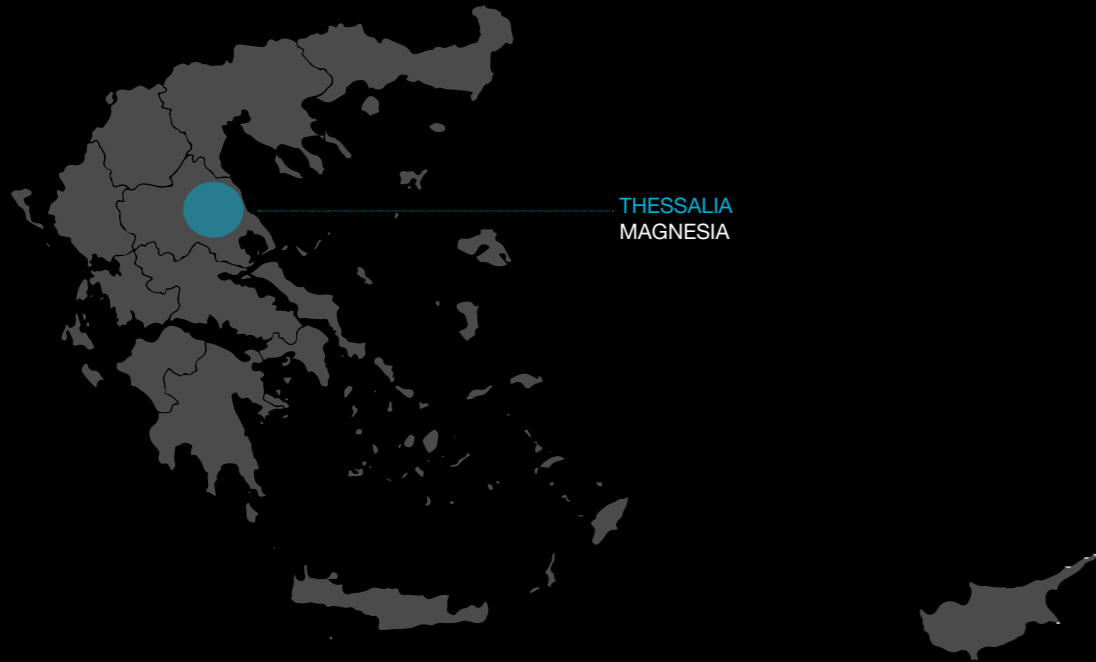

Beautyrest
by SIMMONS
HOSPITALITY

11 - THESSALIA

MAGNESIA

ARCHONTIKO MICHAEL

PELION

BS625T

THESSALIA
MAGNESIA

ARCHITEXTURE ARCHITECTURAL
MATERIALS
& DESIGN