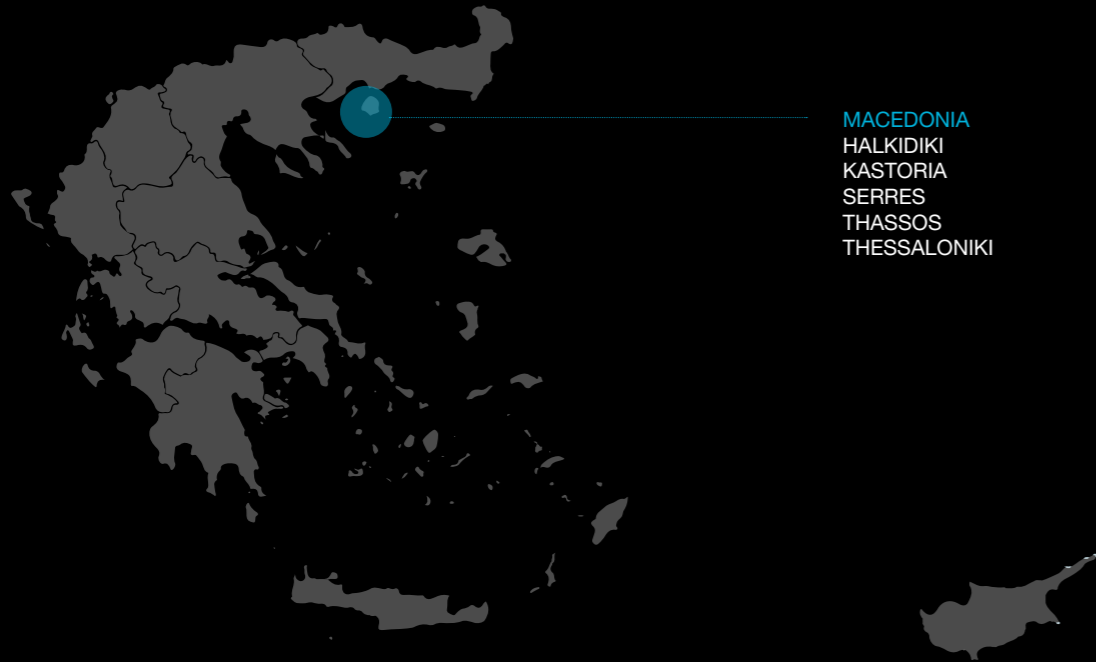

KEFALONIA

FZEEN KEFALONIA	BS923
LEIVATHO HOTEL	
MOUIKIS HOTEL	BS623

LEFKADA

ARTBLUEVILLAS	SP
---------------	----

ZAKYNTHOS

PARADISE STUDIOS APARTMENTS	
-----------------------------	--

SUITE DREAMS

Beautyrest
by SIMMONS
HOSPITALITY