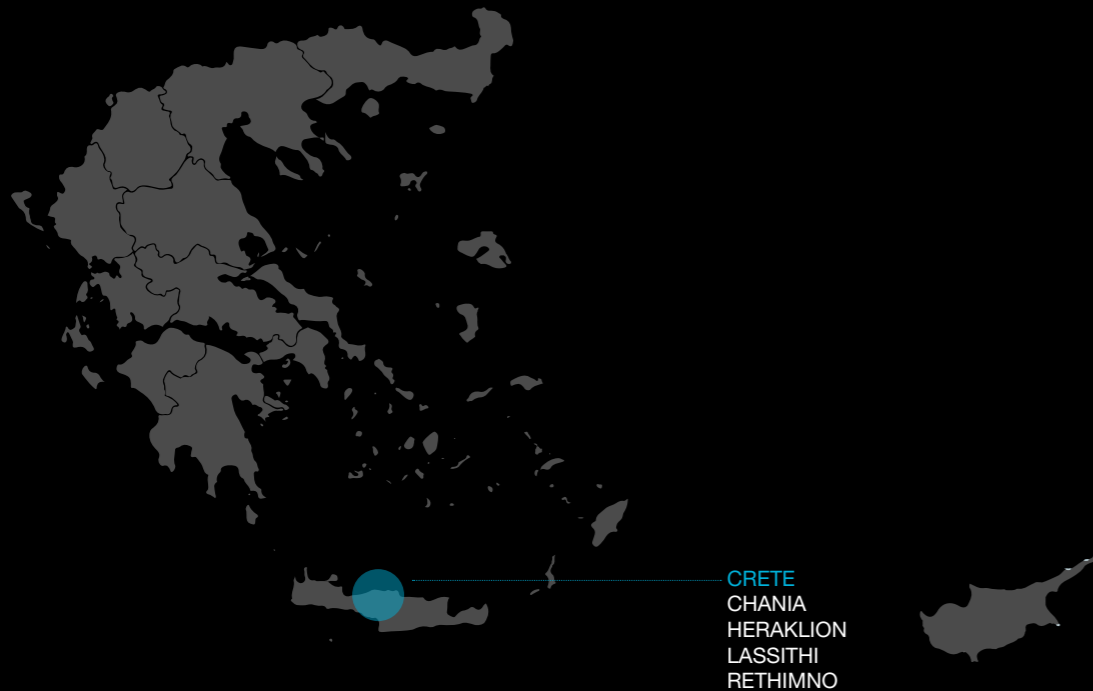

SUITE DREAMS

Beautyrest
by SIMMONS
HOSPITALITY

ARCHITEXTURE ARCHITECTURAL
MATERIALS
& DESIGN

03 - CRETE

CHANIA

ADESTE VILLAS	BS721T
AVRA IMPERIAL HOTEL	BS621 | HB
DOMES NORUZ CHANIA, AUTOGRAPH COLLECTION	LC
DOMES ZEEN CHANIA, A LUXURY COLLECTION RESORT	LC
DOMUS RENIER BOUTIQUE HOTEL	SP

HERAKLION

ACRO SUITES A WELLBEING RESORT	BS621T
AMIRANDES GRECOTEL BOUTIQUE RESORT	SP
CRETA MARIS RESORT	
GALAXY HOTEL IRAKLIO	BS621
INSULA ALBA SEASISDE RESORT & SPA	
TUI MAGIC LIFE CANDIA MARIS	

LASSITHI

DOMES AULUS ELOUNDA, CURIO COLLECTION BY HILTON	HH
DOMES OF ELOUNDA, AUTOGRAPH COLLECTION	BB | LC
ELOUNDA MARE HOTEL	SP
ELOUNDA PENINSULA ALL SUITE HOTEL	SP
PHAEA BLUE ELOUNDA CRETE	
PORTO ELOUNDA GOLF & SPA RESORT	SP
ST NICOLAS BAY RESORT HOTEL & VILLAS	BS621T
VISTA MARE SEA VIEW LUXURY VILLAS	BS721

RETHIMNO

CARAMEL GRECOTEL BOUTIQUE RESORT	SP
CRETA PALACE GRECOTEL LUXURY BEACH RESORT	SP
LUX-ME GRECOTEL WHITE PALACE	SP
THE ROYAL BLUE RESORT & SPA CRETE	HO
THE ROYAL SENSES RESORT & SPA CRETE, CURIO COLLECTION BY HILTON	HC

[Back to map](#)